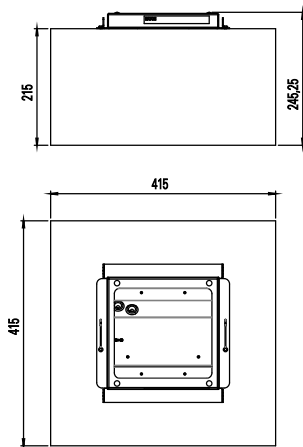

### Exit Cube 33042 LED CG-S

- Exit sign cube with LED Technology for large, wide areas, e.g. warehouses or retail areas
- Robust design with impact-resistance of IK07
- Low operating costs via low connected load
- Minimum maintenance effort via use of LEDs with high service life (up to 50,000 hours)
- Modular design of the polycarbonate cube enables simple and safe mounting by just sliding cube onto installed luminaire
- Easy and flexible mounting options with space to ceiling or chain (four mounting eyes existing).
- Optimal perceptibility due to high luminance of the white contrasting colour (> 500 cd/m<sup>2</sup>) acc. DIN 4844-1 / ISO 3864-1 (for bright environments) and high uniformity  $L_{min}/L_{max} > 0,4$  (in mains operation)
- Reduced operating costs due to of especially low power consumption
- Shorten inspection effort due to CEWA GUARD technology
- Automatic function monitoring for up to 20 luminaires per circuit
- Reduced installation cost with STAR Technology
- Freely programmable mixed operation, allowing the switching of luminaire modes within one circuit
- Increased safety through SLI-technology, monitoring of up to 8 individual LEDs in series connection

Exit Cube 33042 LED CG-S

Dimensions in mm

Viewing Distance	40 m
Luminous flux $\Phi_e/\Phi_N$ at the end of rated operating time	100 %
Housing material	Cube: PMMA; enclosure: coated steel sheet
Housing colour	White RAL 9010
Weight	Luminaire 1.6 kg Cube: 3,1 kg
Type of mounting	Ceiling mounting
Connection terminals	Loop terminals 3 x 2.5 mm <sup>2</sup>
Connection voltage	220 – 240 V AC, 50/60 Hz 176 – 275 V DC
Current consumption with battery operating	46 mA
Power consumption mains operation (apparent power / effective power)	17.6 VA / 10.6 W
Inrush current	3 A
Permissible temperature range	-20 °C to +40 °C
Light source	HighPower LEDs 8 x 1 W