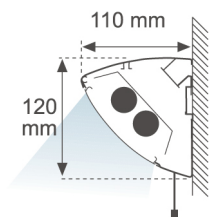

MURAL

8542240 MURAL 2X14/24W PCAR. WITH CORD SWITCH

Description:

Standard surface fixture to attach to the wall, model MURAL, LAMP brand. Made of textured, white lacquered aluminium extrusion and grooved polycarbonate diffuser. With switch cord. With multi-power electronic control gear. For 2 T5 14/24W.

Finish: Texturised white

Dimensions: 800 x 110 x 120 mm

Weight 2.350 g

Installation: Wall attached

Lamp:

Power	Frequency	Lampholder	Lamp	NºLEDs-model	° K	CRI
2X14/24W	230V-50HZ	G5	T5/T16			

Gear:

Type: Electronic